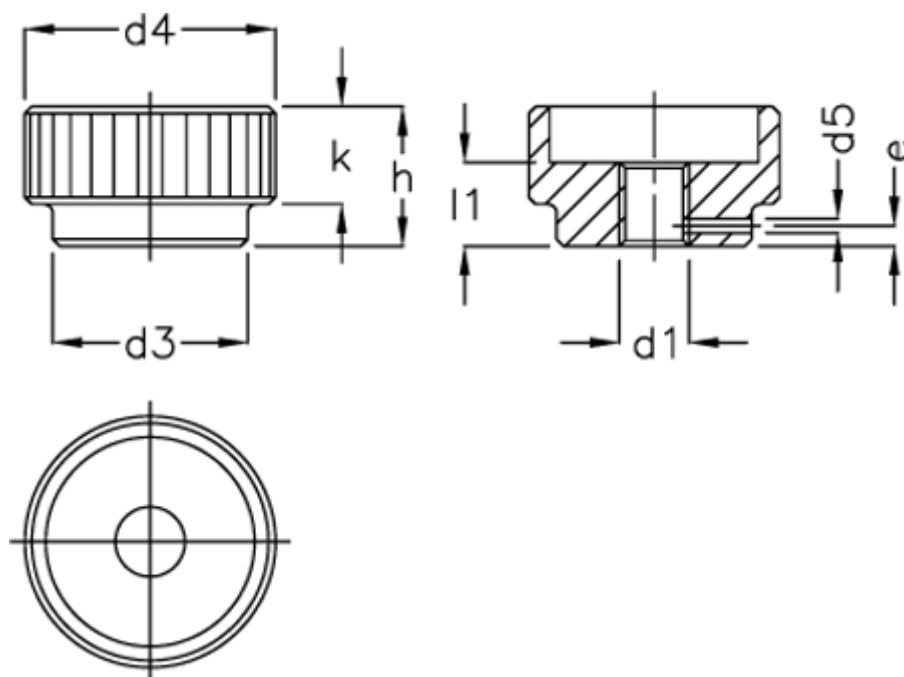

Article number: 20700510

Description: E+G Knurled nut DIN 6303-M8-B
B with dowel hole

Measures

d1 = M 8

d3 = 20

d4 = 30

d5 = 2.0

e = 3.0

h = 17

k = 12

l = 10